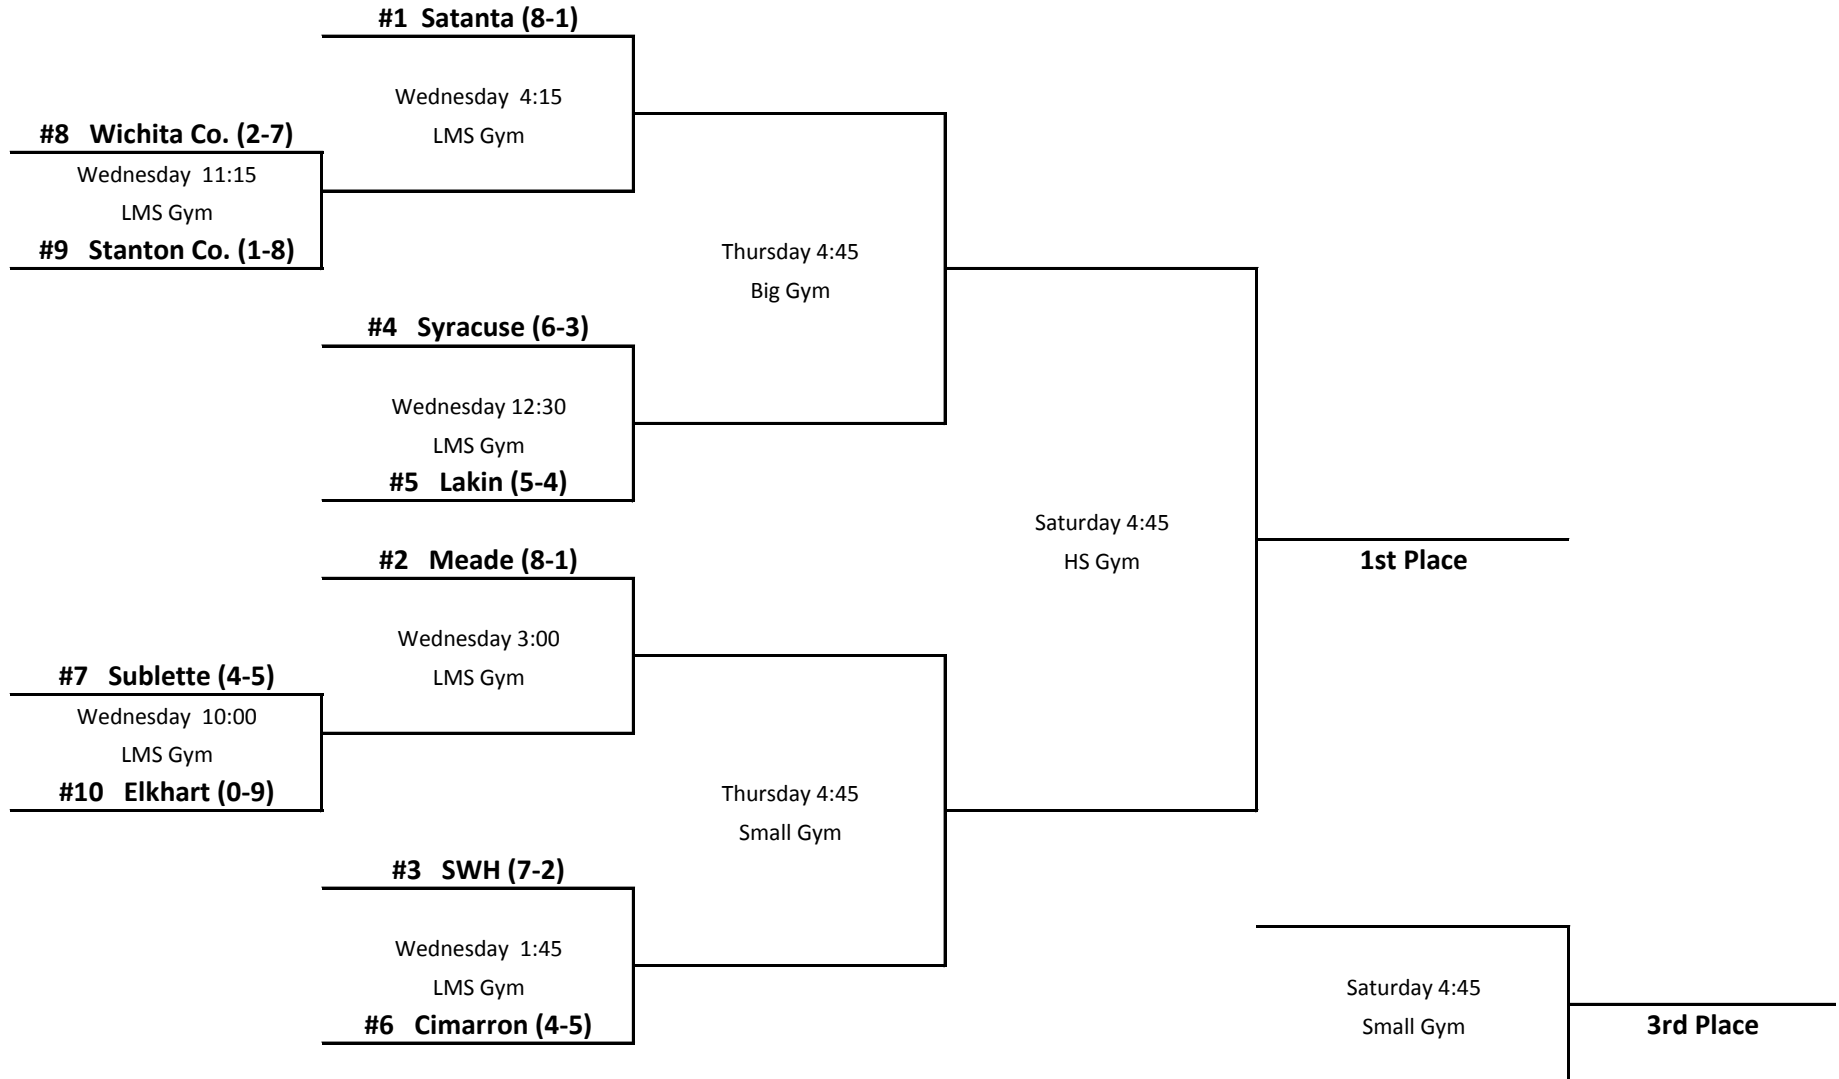

HPEA "A" Boys Bracket - 2011-2012

Wednesday at Lakin;

Thursday Semi-Finals at Satanta

Saturday Finals at Cimarron

Wednesday Games Played in MS "Newer" Gym

TOP SIDE OF THE BRACKET - HOME TEAM & WEAR WHITE JERSEYS